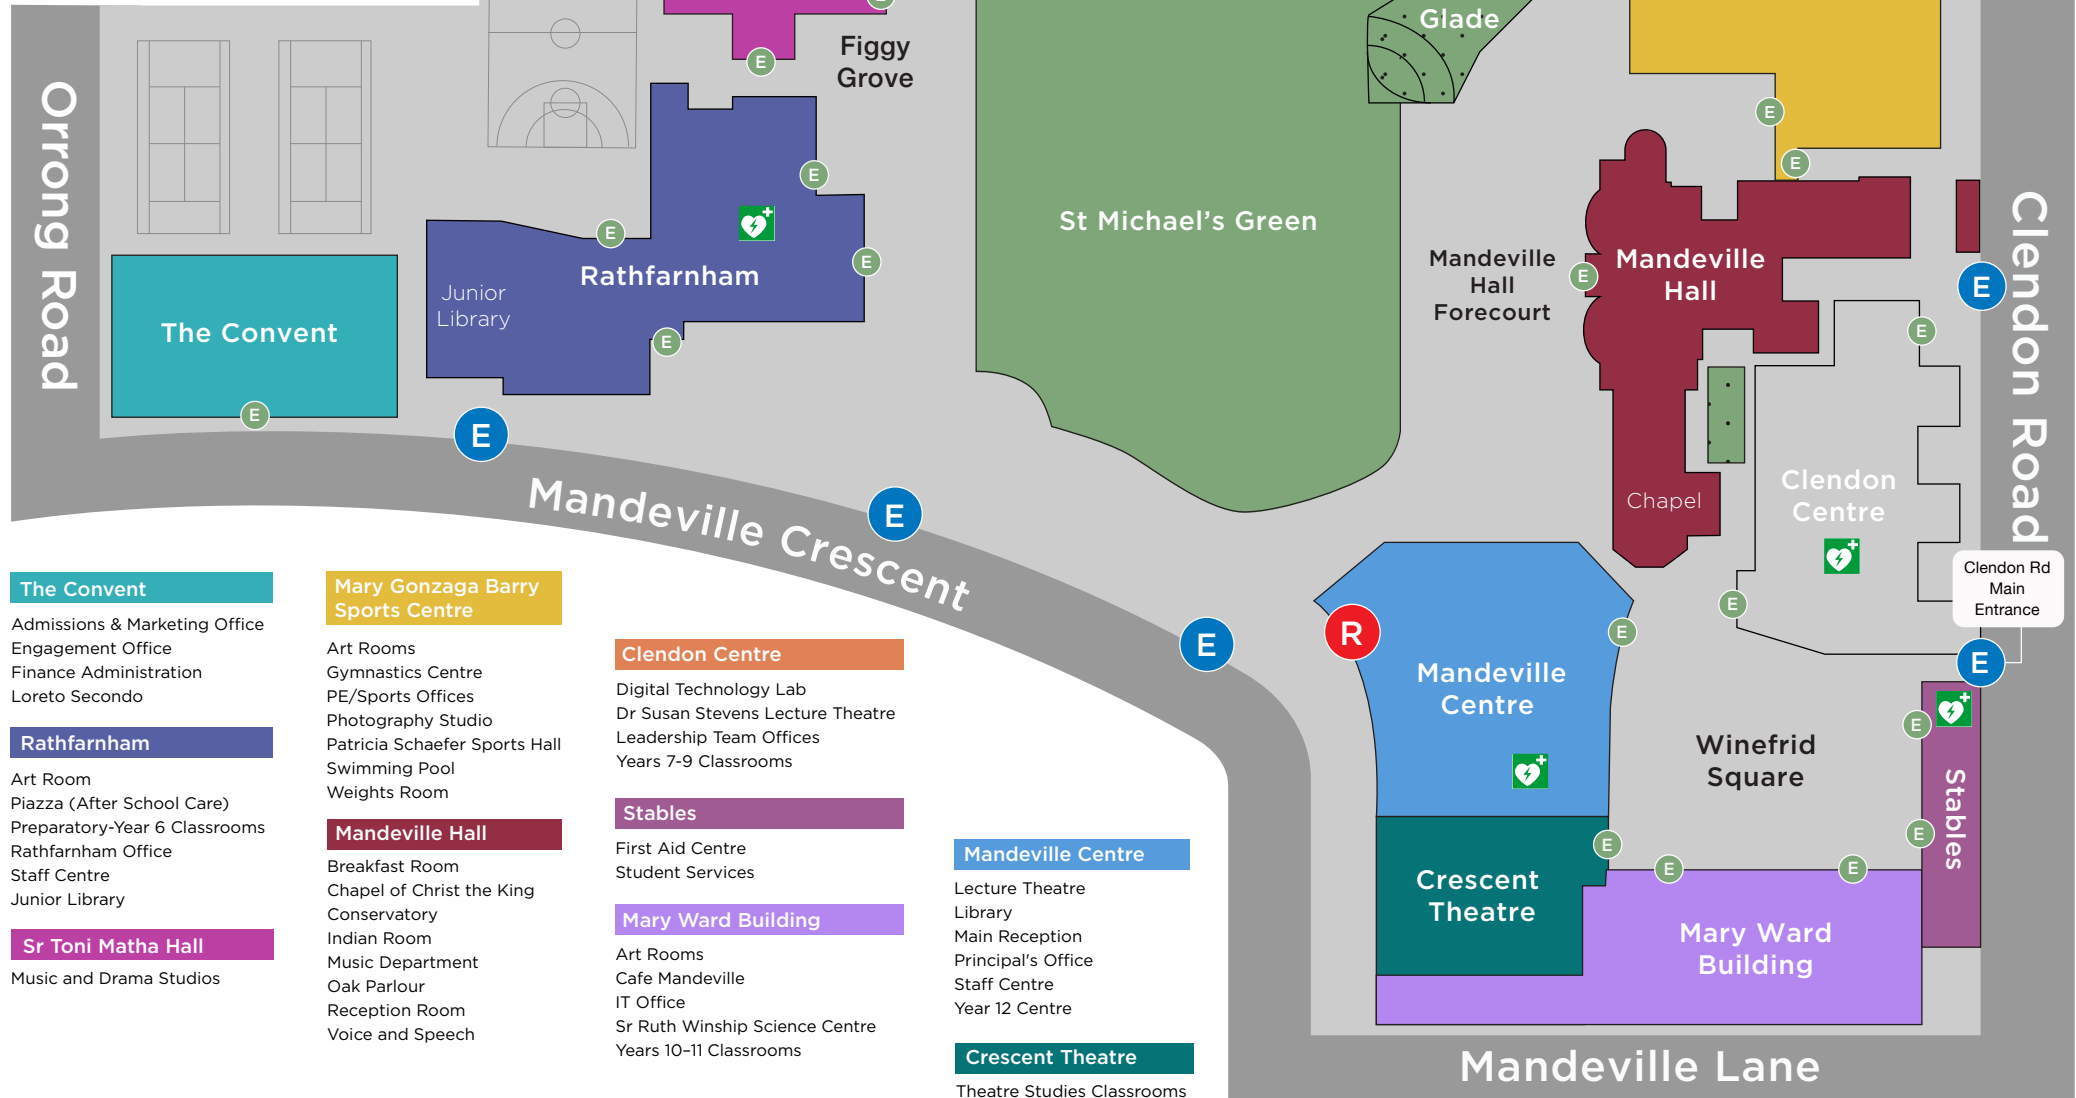

# LORETO Mandeville Hall Toorak

- E Gate Entrance
- R Reception
- E Building Entrance
- 🏠 Defibrillator

**The Convent**  
 Admissions & Marketing Office  
 Engagement Office  
 Finance Administration  
 Loreto Secondo

**Rathfarnham**  
 Art Room  
 Piazza (After School Care)  
 Preparatory-Year 6 Classrooms  
 Rathfarnham Office  
 Staff Centre  
 Junior Library

**Sr Toni Matha Hall**  
 Music and Drama Studios

**Mary Gonzaga Barry Sports Centre**  
 Art Rooms  
 Gymnastics Centre  
 PE/Sports Offices  
 Photography Studio  
 Patricia Schaefer Sports Hall  
 Swimming Pool  
 Weights Room